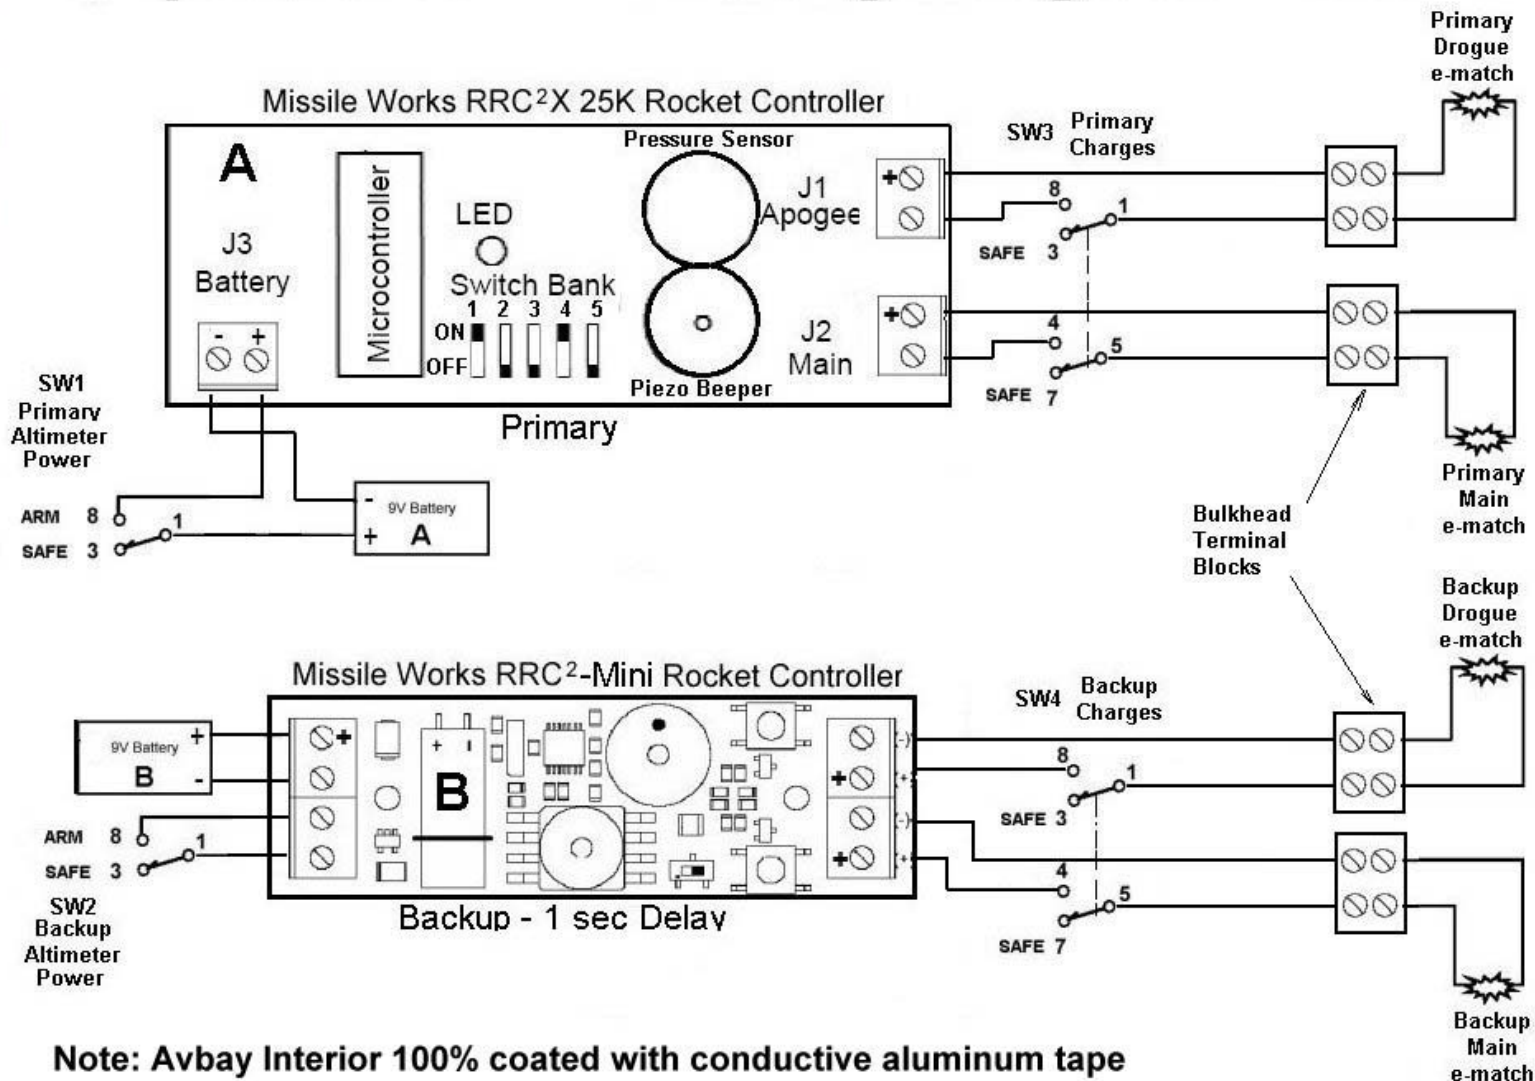

Slipstick III L3 Wiring Diagram - Rev 3

External Battery Charger

SW5 GPS/TX (Momentary Contact)

GPS/TX
(Located in Nose Cone)