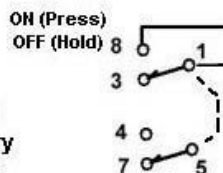

Slipstick III L3 Wiring Diagram - Rev 3

External Battery Charger

SW5 GPS/TX (Momentary Contact)

GPS/TX
(Located in Nose Cone)